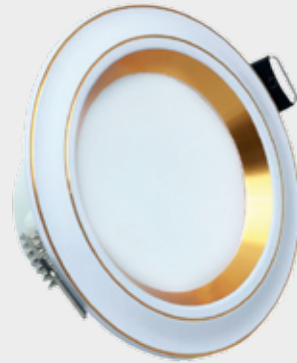

18W

6500K

1600 lm

220V

IP20

Gümüş

Altın

Cob Led Spot